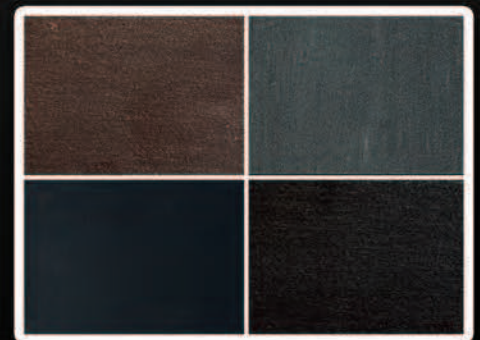

## TUSCAN SERIES

# Iron with the Modern Look of Steel

At Acadian Ironworks, our Tuscan slimline series of windows and doors gives your home the look of windows built in the 1920's architectural style. This series achieves a minimalistic design while using modern glazing methods.

## TUSCAN FEATURES

- 1.5" wide stile and rail
- Foam-filled jamb, stile, and rail
- Low-E tempered glass
- Putty glazing bead
- True divided light
- Sloped steel threshold
- Kerfed sweeps and weather strip
- Heavy-duty welded steel hinges
- Prepped for door and window hardware
- Thermally broken is optional
- Available in 4 finishes
- Available in multiple shapes and sizes